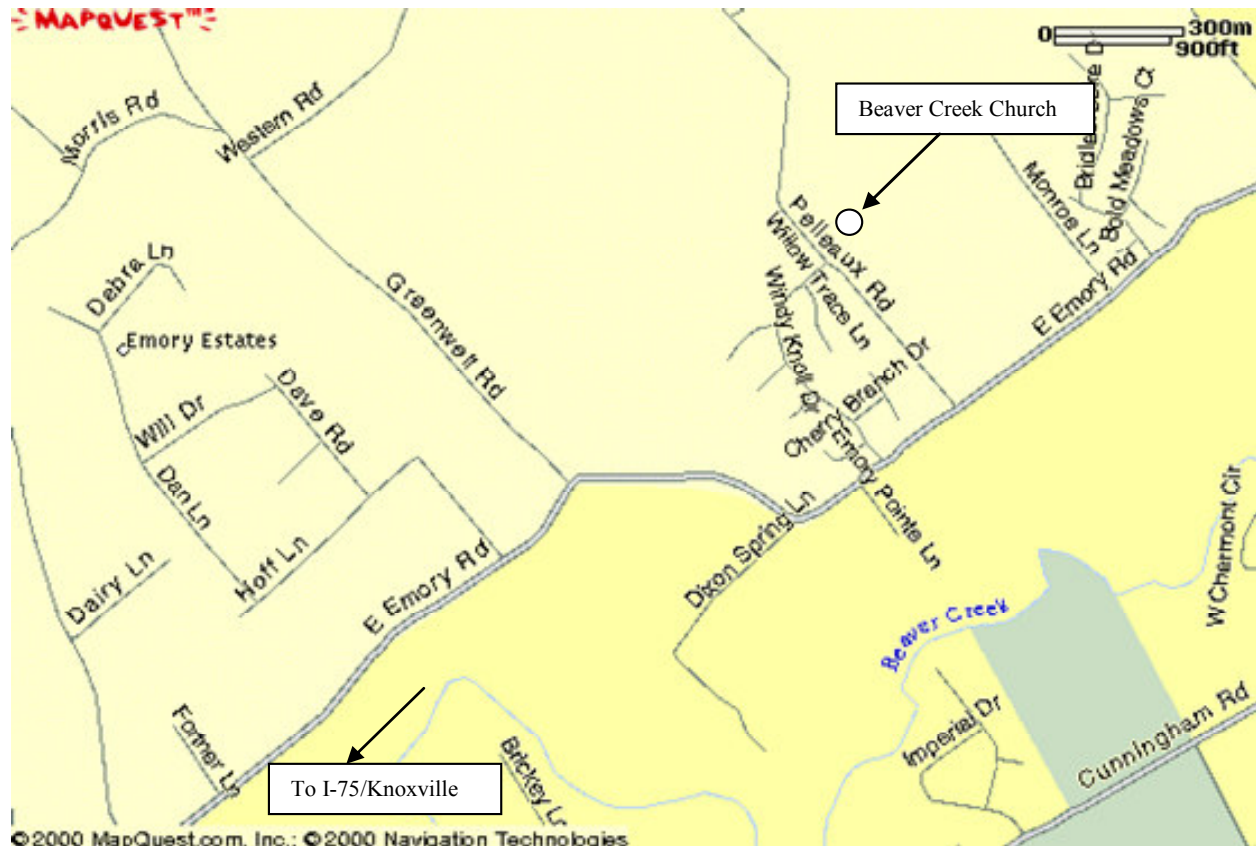

Church of the Brethren

Southeastern District

Map to Beaver Creek Church of the Brethren

Directions:

From Knoxville take I-75 North to Emory Rd. (Exit 112).
Go East on Emory Rd. for 3-4 mile to Pelleaux Rd. on left.
Turn left onto Pelleaux Rd. Beaver Creek Church is
1/2 mile on the right.