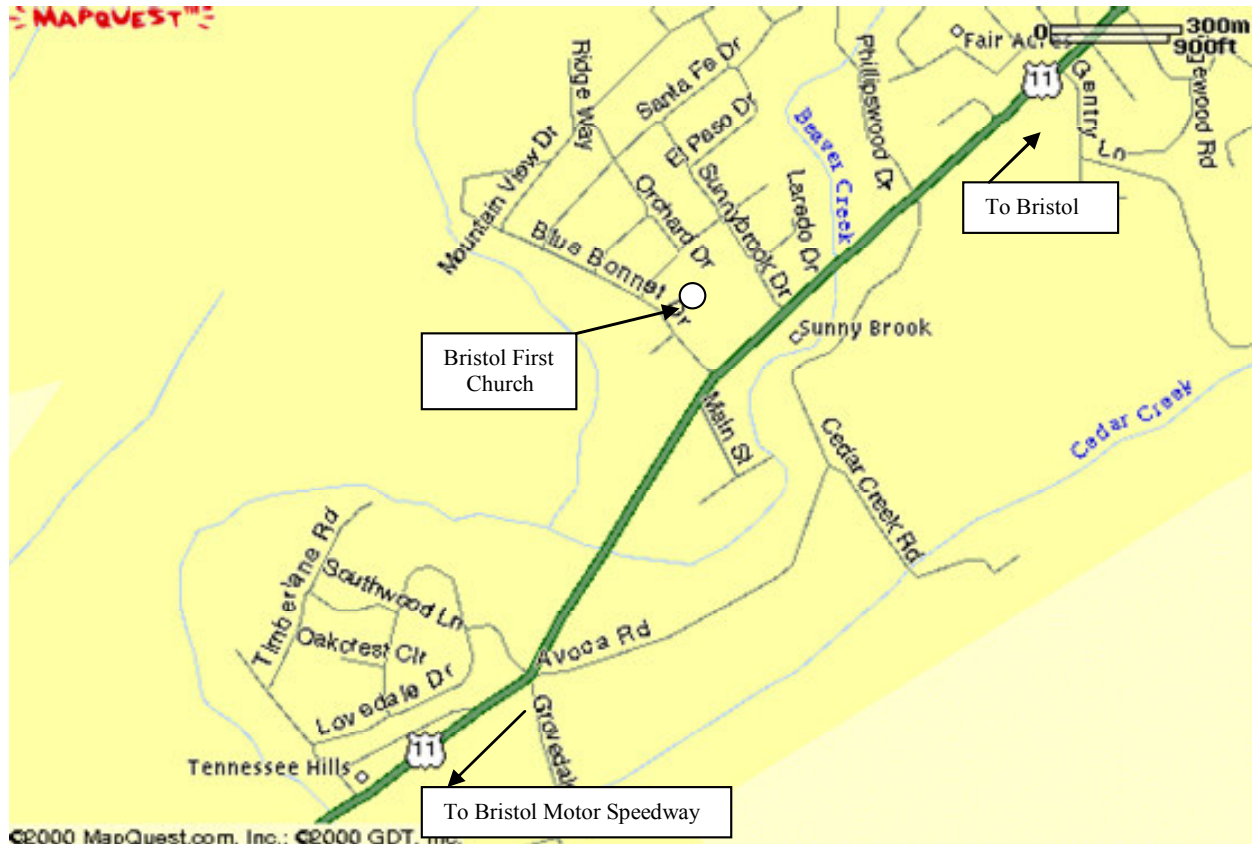

Church of the Brethren

Southeastern District

Map to Bristol First Church of the Brethren

Directions:

From Johnson City take Route 11E North past Bristol Motor Speedway to Blue Bonnet Drive on the left. Turn left on Blue Bonnet Drive to the church on the right.

From Bristol take Route South 11E to Blue Bonnet Dr. on the right. Turn left on Blue Bonnet Drive to the church on the right.

From I-81 north or south go to Route 394 east (Exit 69). Take Route 394 East to Rte 11E North. Take Rte 11E North past Bristol Motor Speedway to Blue Bonnet Dr. on left. Turn left on Blue Bonnet Drive to the church on the right.