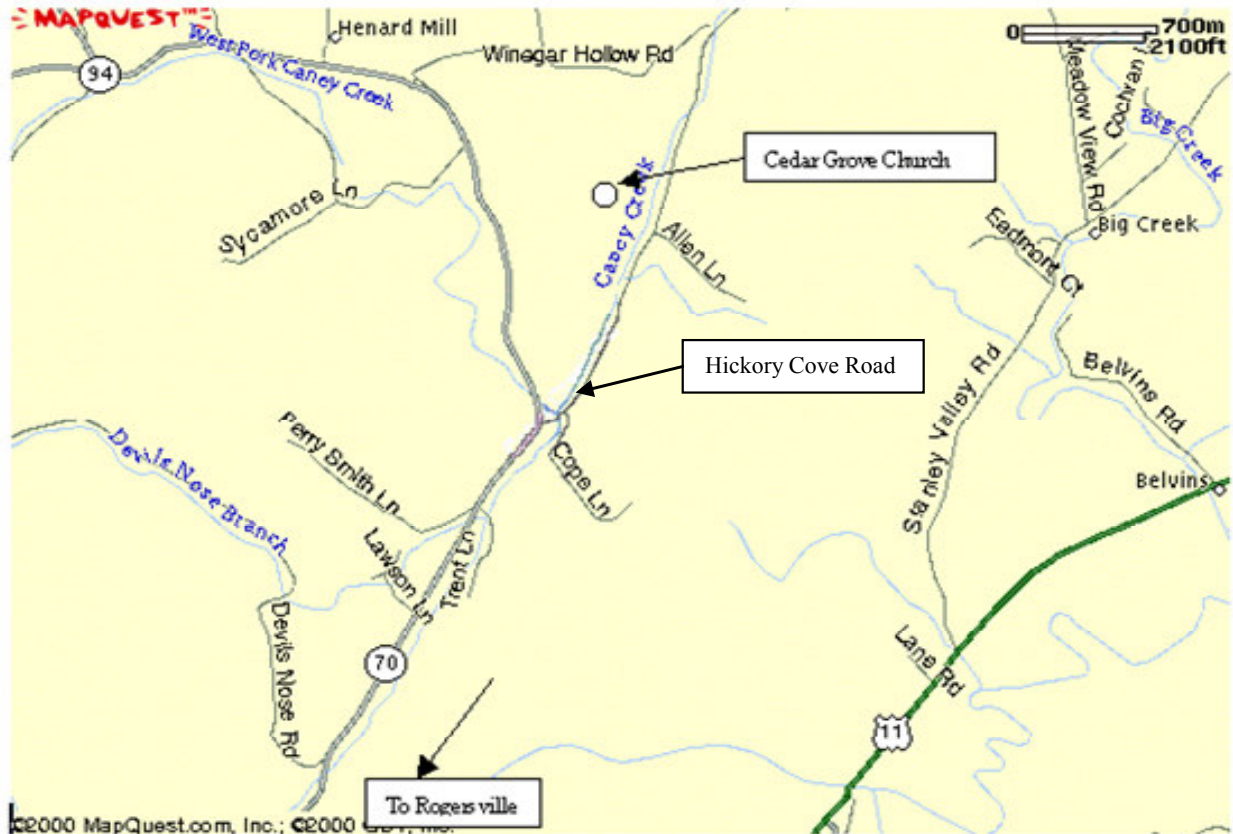

Church of the Brethren

Southeastern District

Map to Cedar Grove Church of the Brethren

Directions:

From Kingsport take Route 11W South towards Rogersville to Route 70 North. Take Rte 70 North to Hickory Cove Road on the right. Turn right on Hickory Cove Road for 1/2 mile to Cedar Grove Churches driveway on left. Go left on Cedar Grove Church's driveway to church on top of hill.