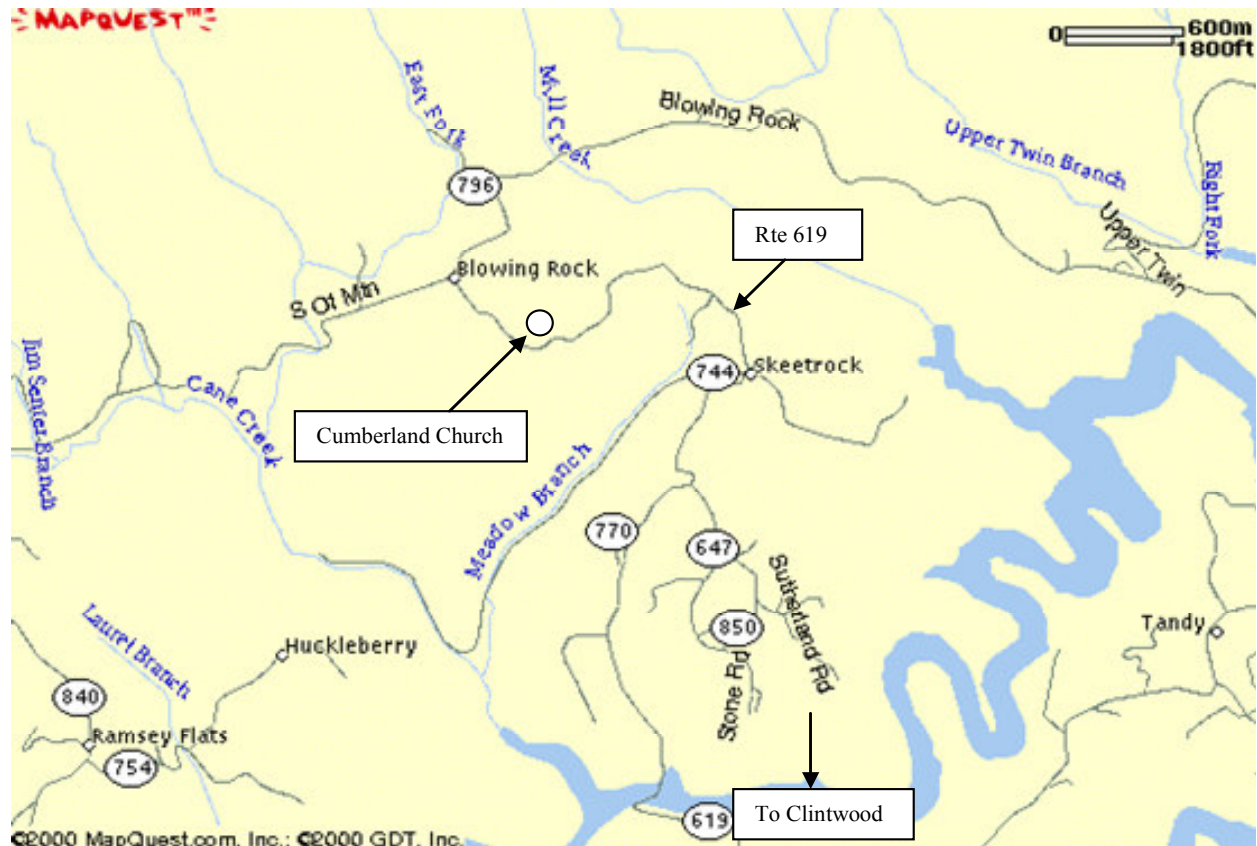

Church of the Brethren

Southeastern District

Map to Cumberland Church of the Brethren

Directions:

From Kingsport, TN, take Route US 23 North to Route US 23 Business (Pound/Clintwood VA. Exit).
Turn right on Route US 23 Business to Route 83 in Pound.
Turn right on Route 83 East to Clintwood.
In Clintwood at second red light (At High School) turn left on Route 607. Go 5 miles (winding road) to three way intersection. (Pound River Church sign will on be on right). Go straight ahead on Route 619.
Cumberland Church is 5 miles on right on Route 619.