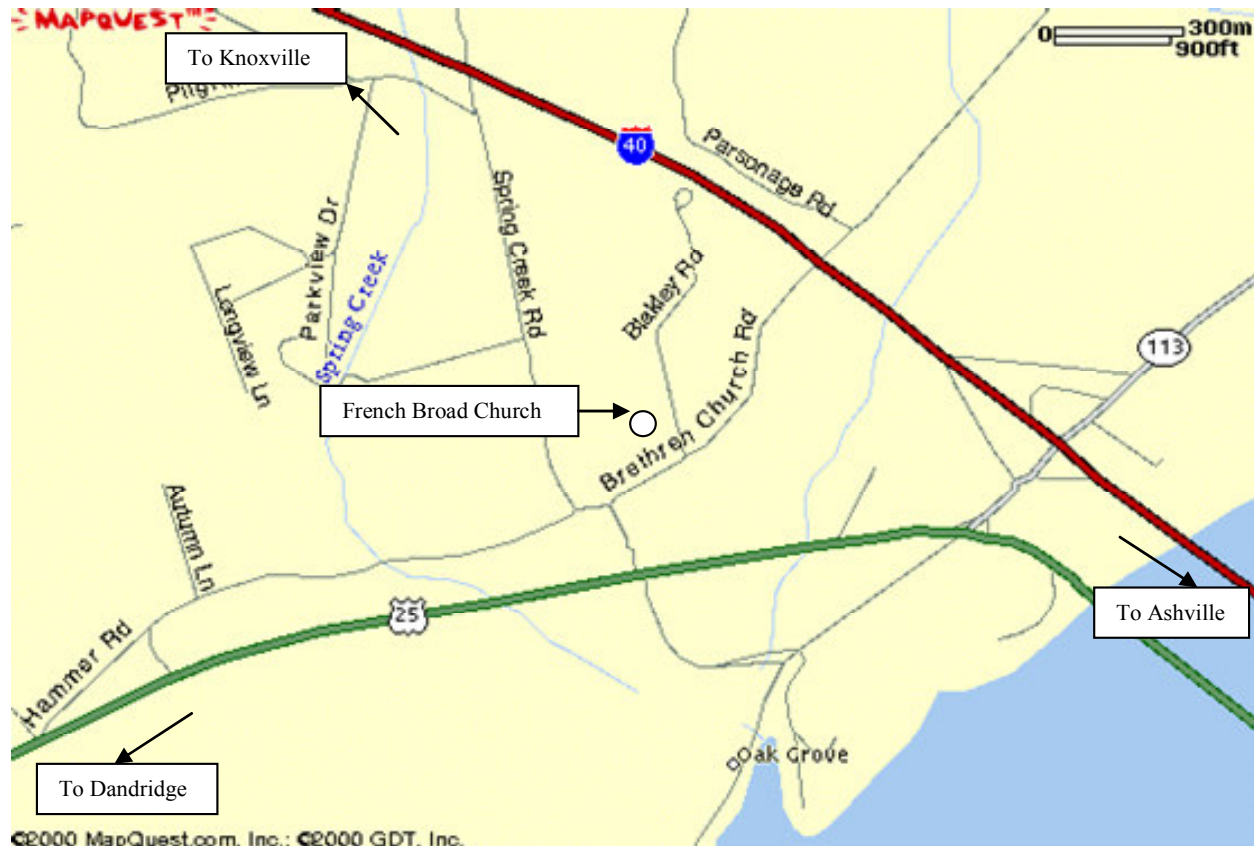

Church of the Brethren

Southeastern District

Map to French Broad Church of the Brethren

Directions:

From Knoxville, TN take I-40 East toward Ashville past I-81 to Route 113. Take Route 113 West a short distance to Route 25 North. Turn right on Route 25 to North Spring Creek Road. (Church sign on right)
Turn right on Spring Creek Road to Brethren Church Road on the right.
Turn right onto Brethren Church Road and go to the church on left.

From Ashville take I-40 toward Knoxville to Route 113 West. Take Route 113 West a short distance to Route 25 North. Turn right on Route 25 to North Spring Creek Road (Church sign on right). Turn right on Spring Creek Road to Brethren Church Road on the right. Turn right onto Brethren Church Road and go to the church on left.