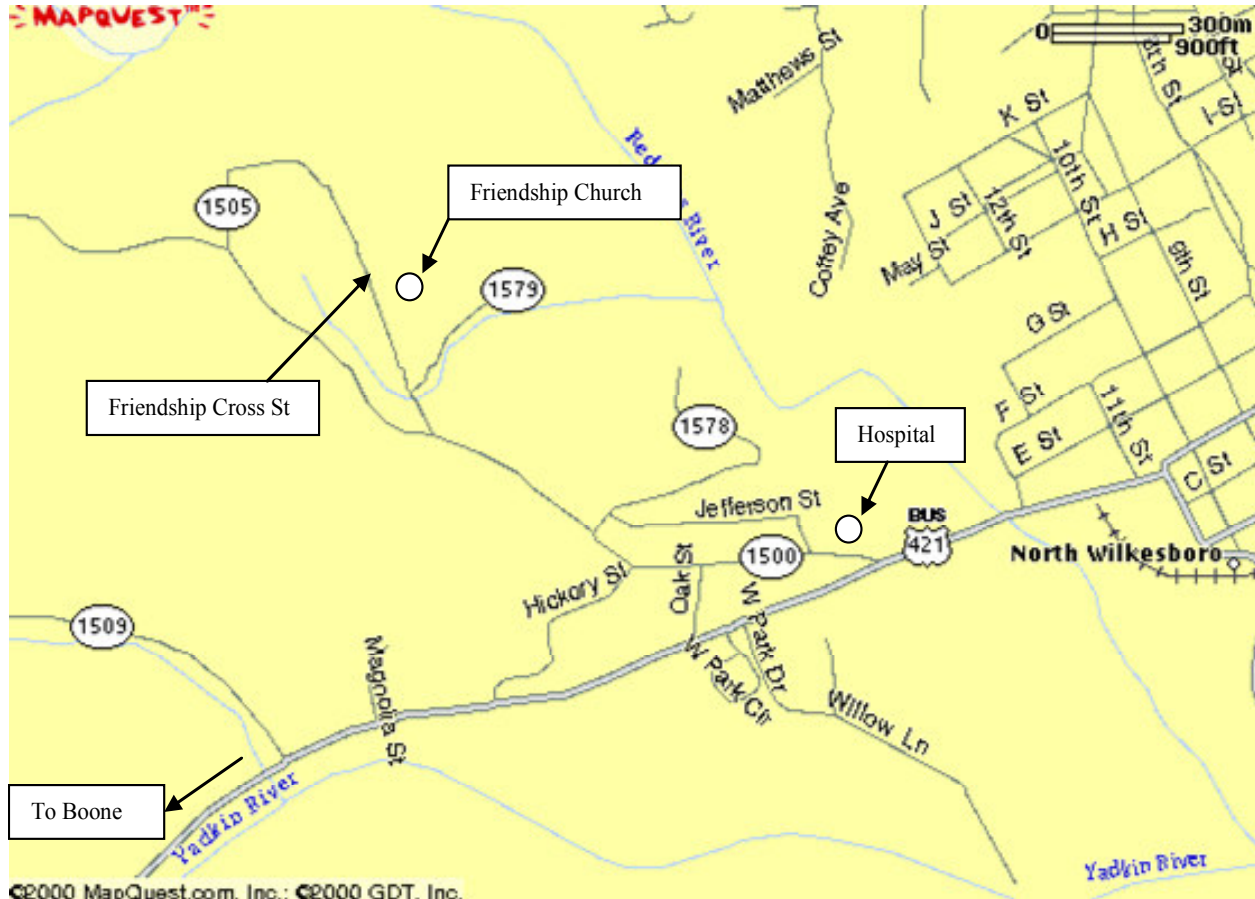

# Southeastern District

## Directions:

From west go to Boone, NC. Take Rte 421 East to Rte 421 Business on the left. Vary to the left on Rte 421 Business to the second stoplight at hospital. Turn left at Hospital to Friendship Cross Street on the right. Turn Right on Friendship Cross Street to the church on the right.