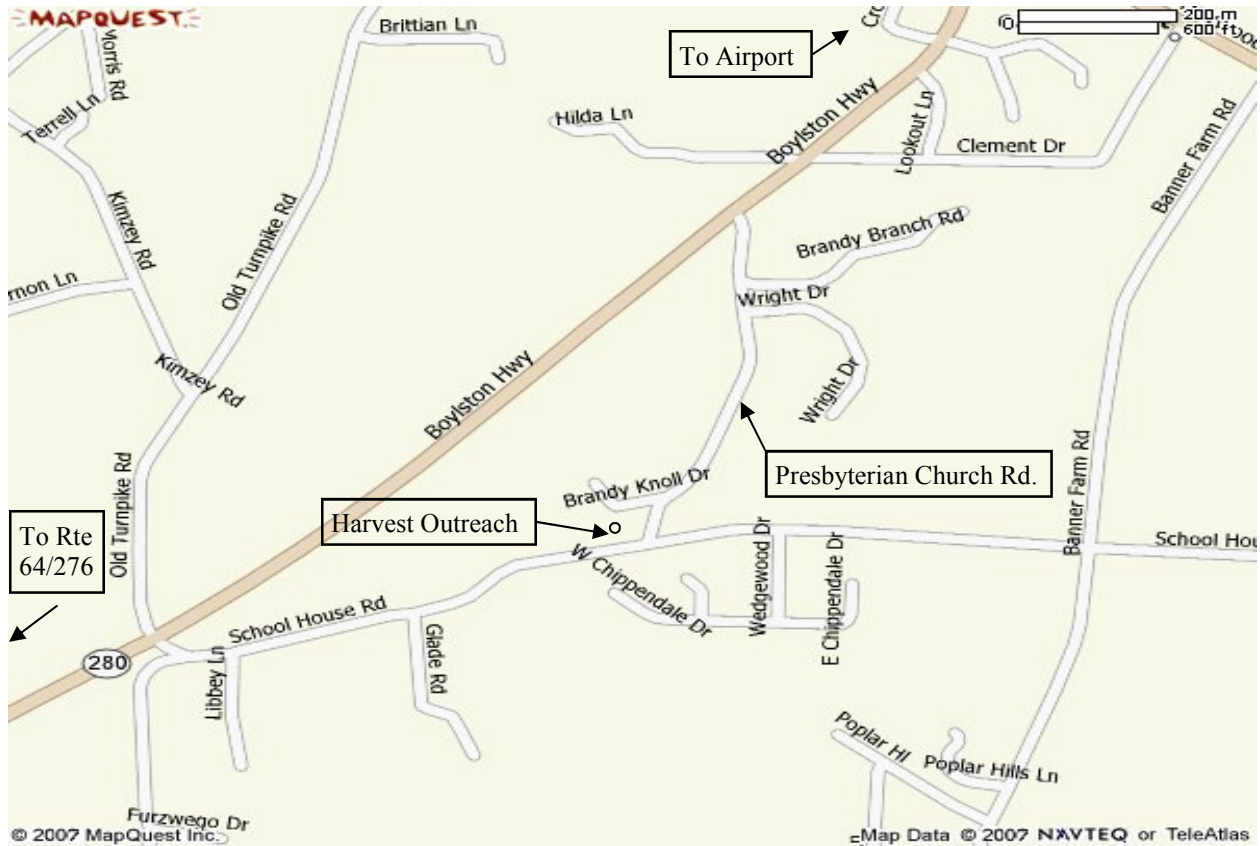

Church of the Brethren

Southeastern District

Map to Harvest Outreach Ministries Church

Directions to Harvest Outreach Ministries Church (Temporary meeting place for His Way Church)

From Ashville take I-26 East or from Hendersonville take I-26 West to exit 40(Airport Exit). Take Rte. 280 west for approximately 5 miles to Presbyterian Church Rd. on left (Dollar General Store on Right). Turn left on Presbyterian Church Rd. Go to “T” in road and turn right onto School House Rd. Go one block just past Mill River Fire Dept. to Harvest Outreach Ministries Church on right.