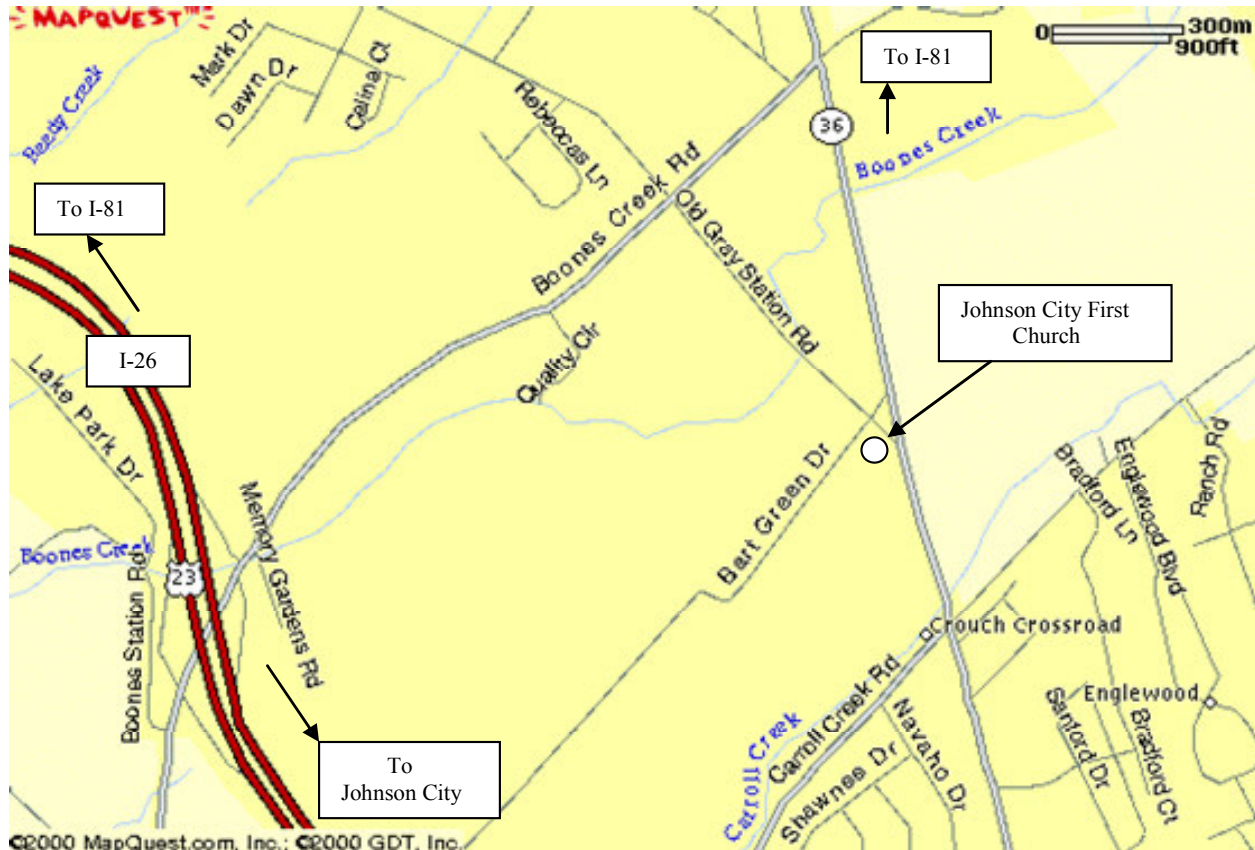

# Southeastern District

Map to Johnson City First Church of the Brethren

## Directions:

From north (I-81 or Kingsport) take I-26 East to Boones Creek Rd (Rte 354) (Exit 17). Take Boones Creek Road (Rte 354) east (left) to Old Gray Station Rd. Turn right on Old Gray Station Rd to Bart Greene Rd. Turn right on Bart Greene Rd to church on left.

From Johnson City take I-26 West to Boones Creek Rd (Rte 354) (Exit 17). Take Boones Creek Road (Rte 354) east (right) to Old Gray Station Rd. Turn right on Old Gray Station Rd to Bart Greene Rd. Turn right on Bart Greene Rd to church on left.