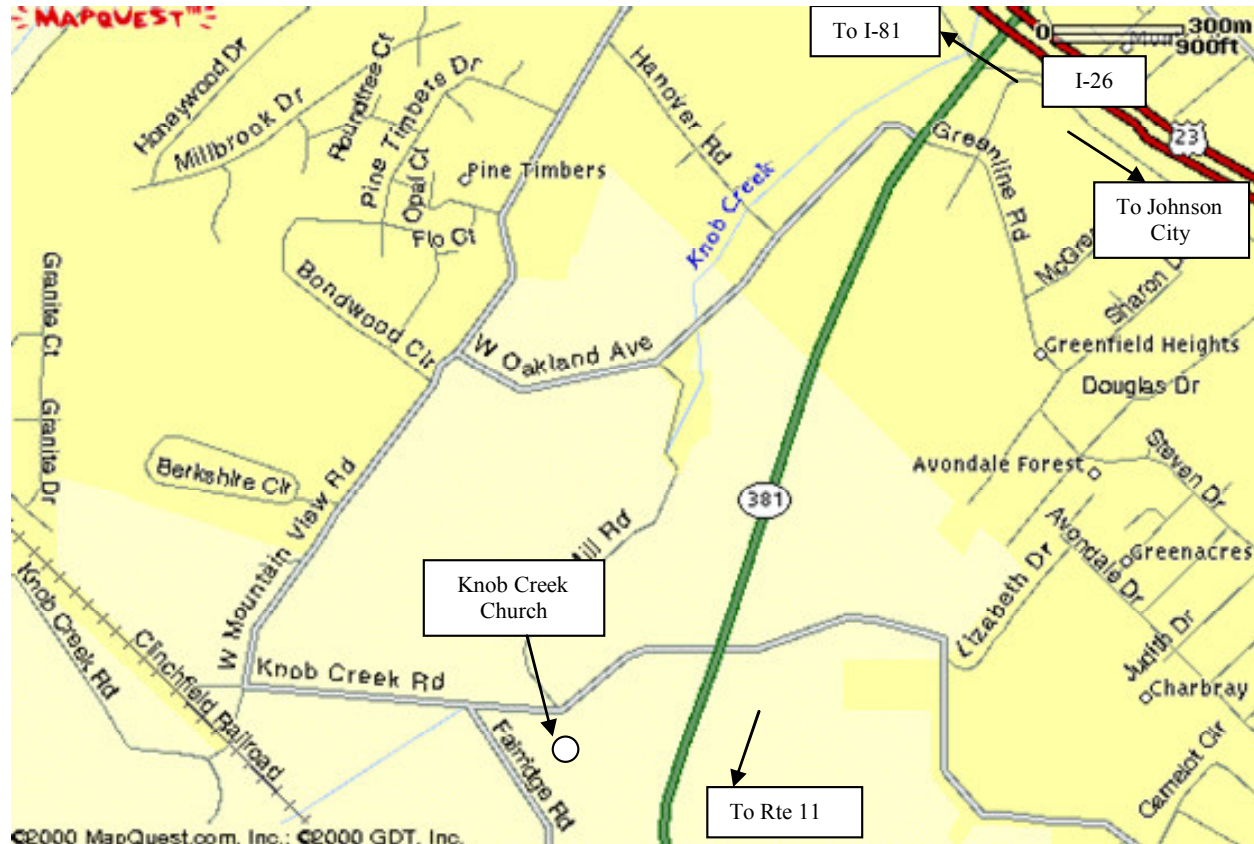

Church of the Brethren

Southeastern District

Map to Knob Creek Church of the Brethren

Directions:

From North (I-81 or Kingsport) take I-26 East to State of Franklin Road (Route 381)(Exit 36). Take State of Franklin Road South (right) to Knob Creek Road. Turn right on Knob Creek Road to church on the left.

From Johnson City take I-26 West to State of Franklin Road (Route 381)(Exit 36). Take State of Franklin Road South (left) to Knob Creek Road. Turn right on Knob Creek Road to church on the left.

Click on "Back" icon in Toolbar to return to District Office Home Page