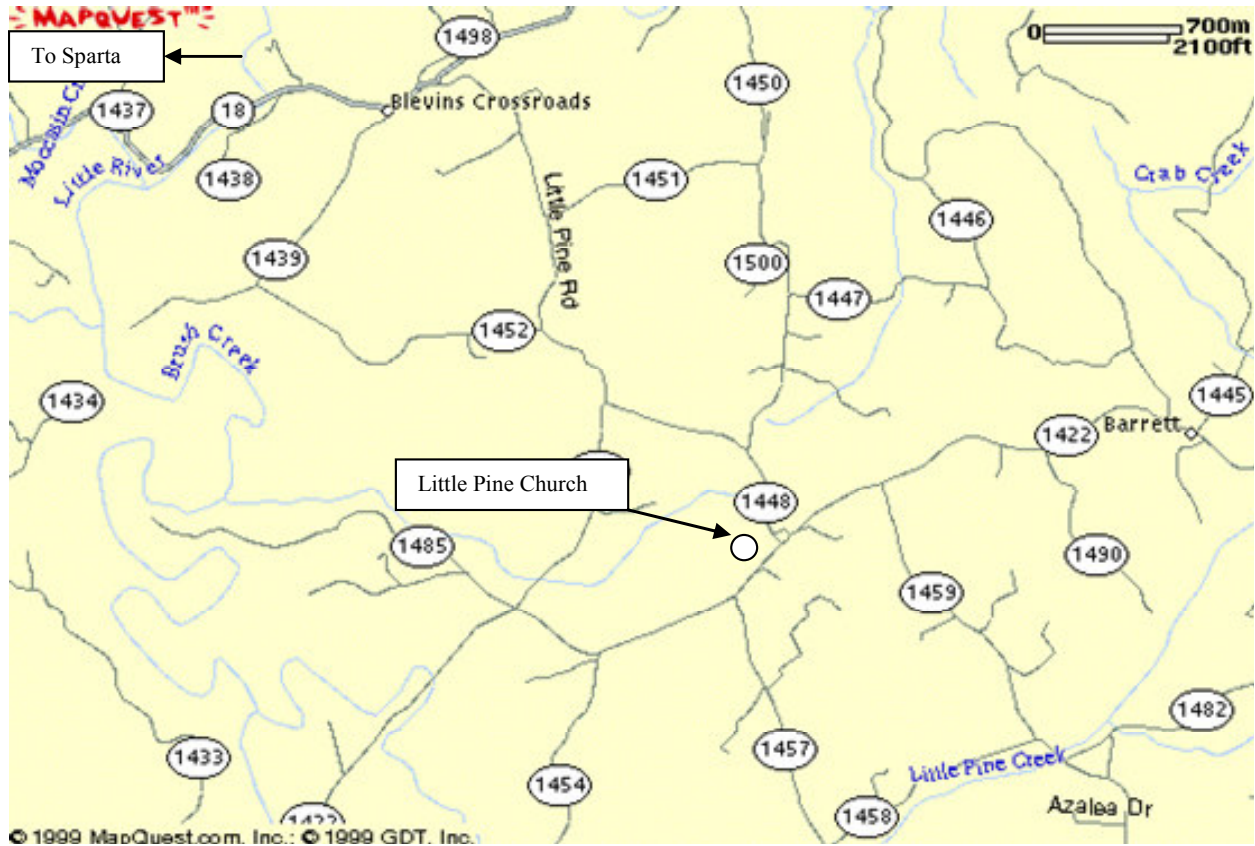

Church of the Brethren

Southeastern District

Map to Little Pine Church of the Brethren

Directions:

From Sparta NC take Route 18 East (Center traffic light in Sparta, NC) and cross Little River Bridge to Little Pine Road (Third road to right after bridge) (Church sign at road). Turn right on Little Pine Road and stay on Little Pine Road until stop sign at Barrett Road. Turn right on Barrett Road to church on right.