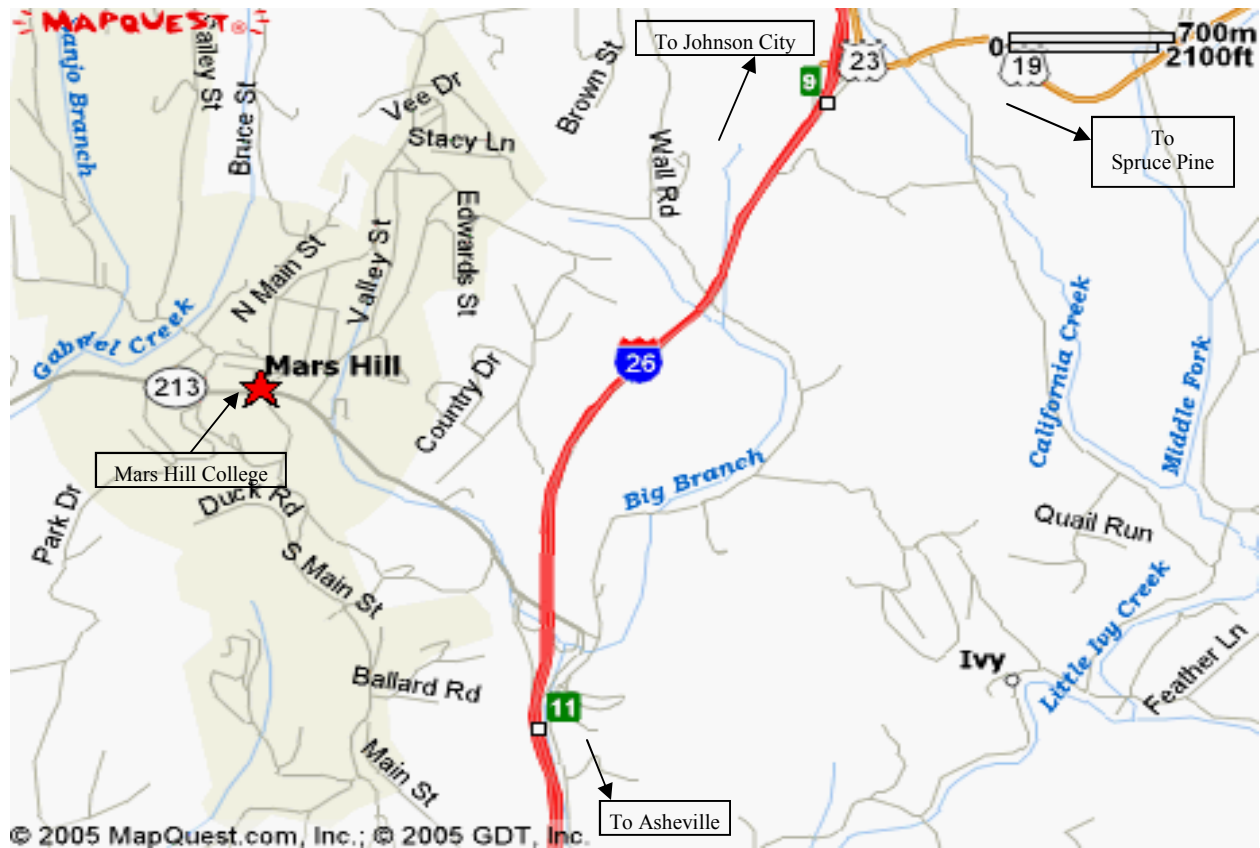

# Southeastern District

Map to Mars Hill College

## Directions:

From Tennessee Area (North) take I-26 East to Route 213 West (NC Exit 11). Take Route 213 West to stoplight in center of Mars Hill. Go straight through stoplight to Chapel/Fellowship Hall on left.

From East take Blue Ridge Parkway to Spruce Pine. Take Route 19E South to I-26 East. Take I-26 East to Route 213 West (NC Exit 11). Take Route 213 West to stoplight in center of Mars Hill. Go straight through stoplight to Chapel/Fellowship Hall on left.

From South (Asheville) take I-26 West/Route 23 North to 213 West (Exit 11). Take Route 213 West to stoplight in center of Mars Hill. Go straight through stoplight to Chapel/Fellowship Hall on left.

Click on "Back" icon in Toolbar to return to District Office Home Page