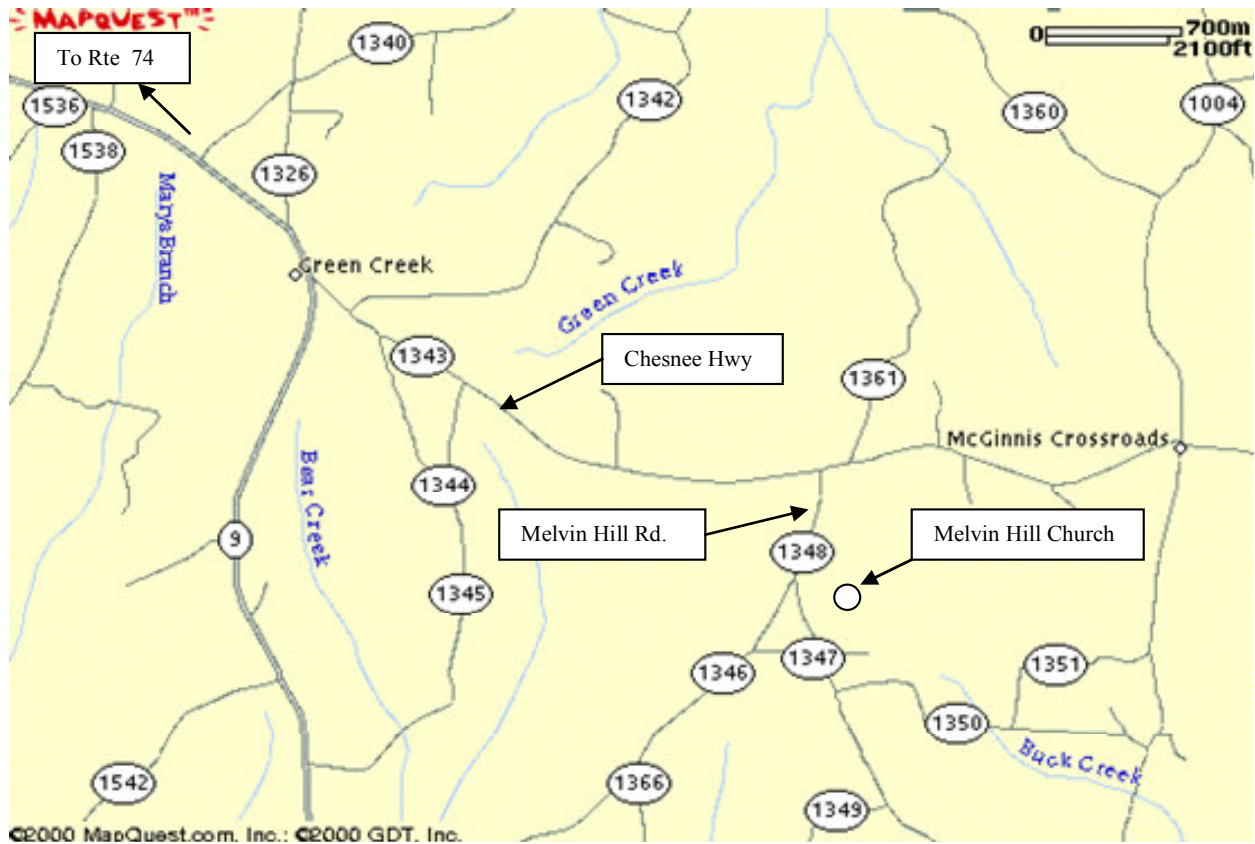

Church of the Brethren

Southeastern District

Map to Melvin Hill Church of the Brethren

Directions:

From Ashville, NC, Take 1-26 East to Route 74 East (Exit 36). Go on Route 74 East to Route 9 South (Exit 167). Go on Route 9 South past Coxe Rd. to divide in road (Melvin Hill Church sign at divide). Go left at divide in road (Chesnee Highway) to Melvin Hill Road on the right (Melvin Hill Church sign at road). Turn right on Melvin Hill Rd. Stay to left when road divides. Melvin Hill Church is on on the left past the divide in the road.