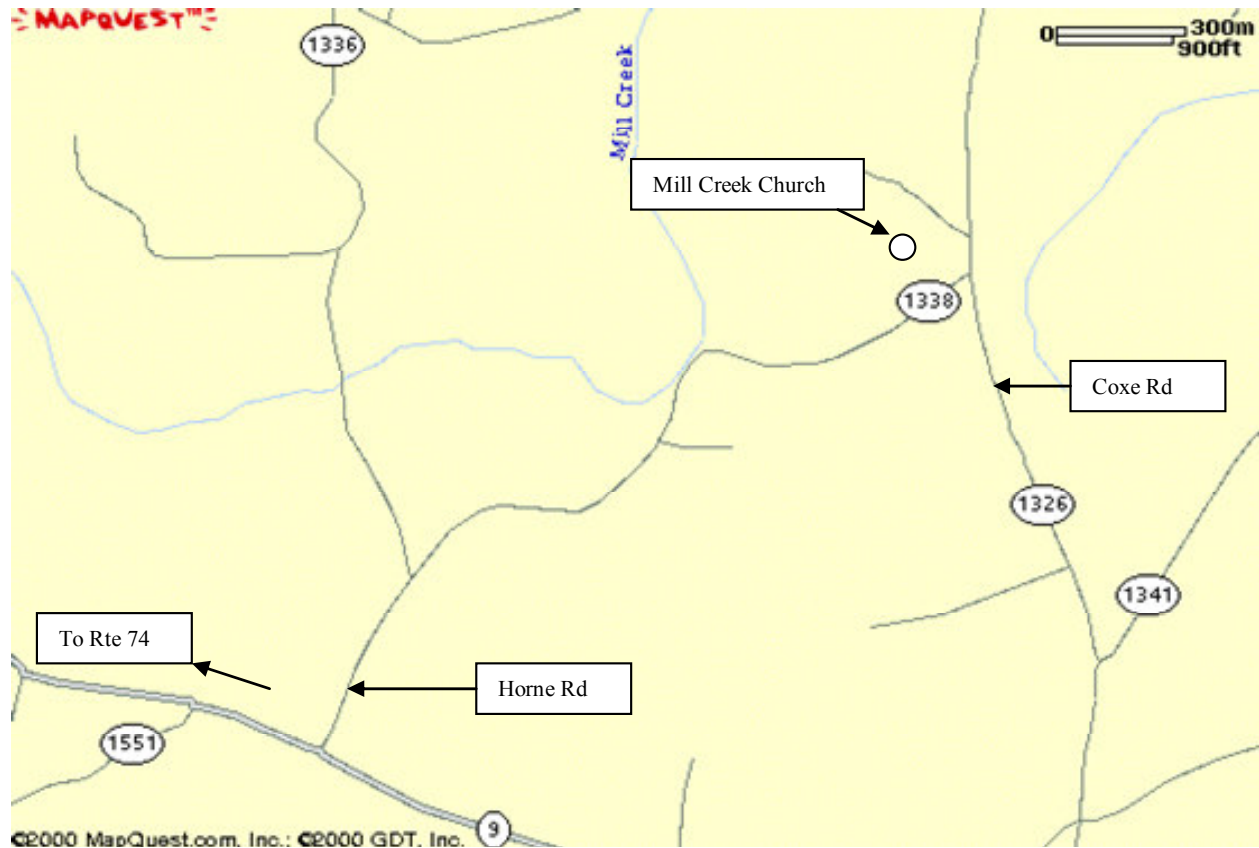

Church of the Brethren

# Southeastern District

Map to Mill Creek Church of the Brethren

## Directions:

From Asheville take go I-26 East to Route 74 East (Exit 36). Take Route 74 East to Route 9 South. Take Route 9 South to Horne Road on left (Church sign at Horne Road). Turn left on Horne Road to Coxe Road. Turn left on Coxe Road to the church on the left.