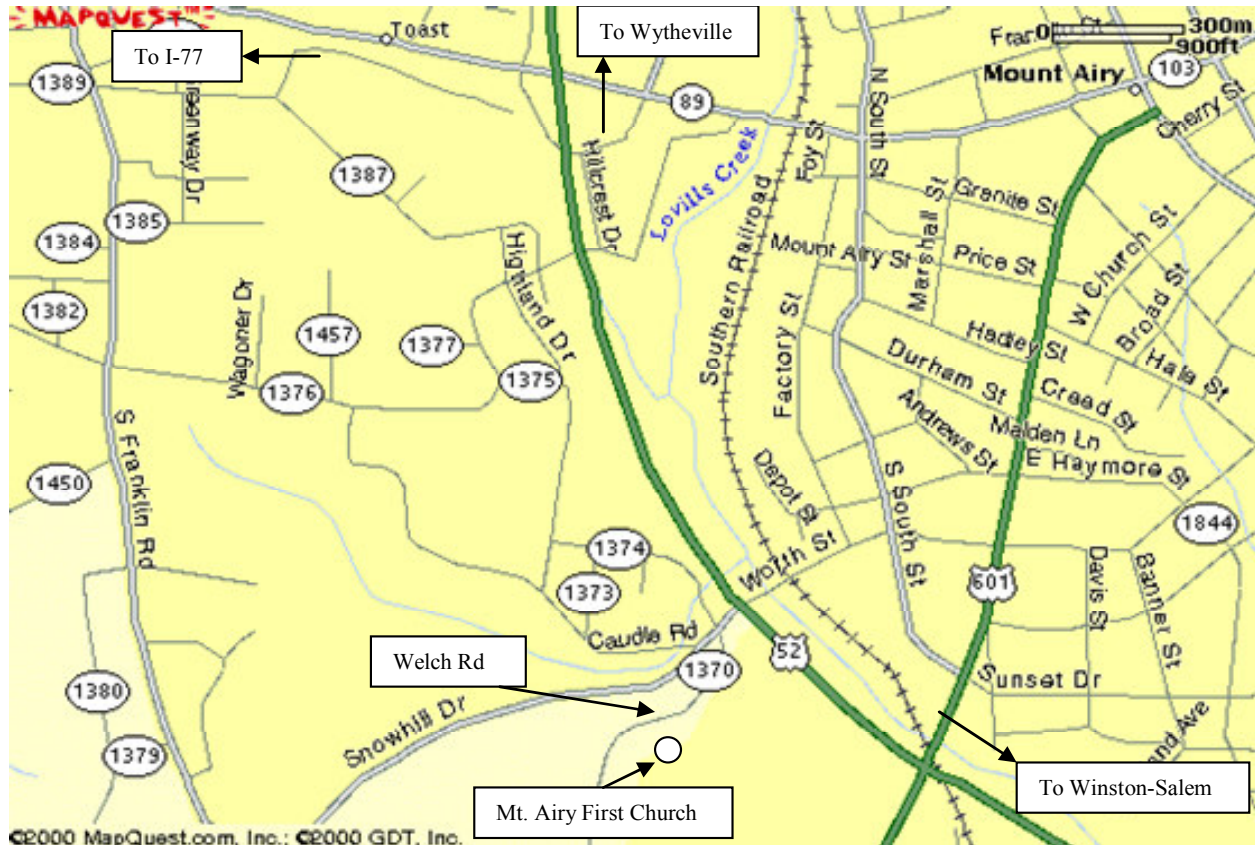

Church of the Brethren

Southeastern District

Map to Mt. Airy First Church of the Brethren

Directions:

From Wytheville, VA take I-77 South to I-74 South (Exit 101). Take I-74 South to Route 601 North. Take Route 601 North to Route 52 North in Mt. Airy. Turn left on Route 52 to Snowhill Drive. Turn left on Snow Hill to Welch Road on left (Short distance). Turn left on Welch Road to church on the left.

From Winston-Salem take Route 52 to to Snowhill Drive in Mt. Airy. Turn left on Snow Hill to Welch Road on left (Short distance). Turn left on Welch Road to church on the left.

Click on "Back" icon in Toolbar to return to District Office Home Page