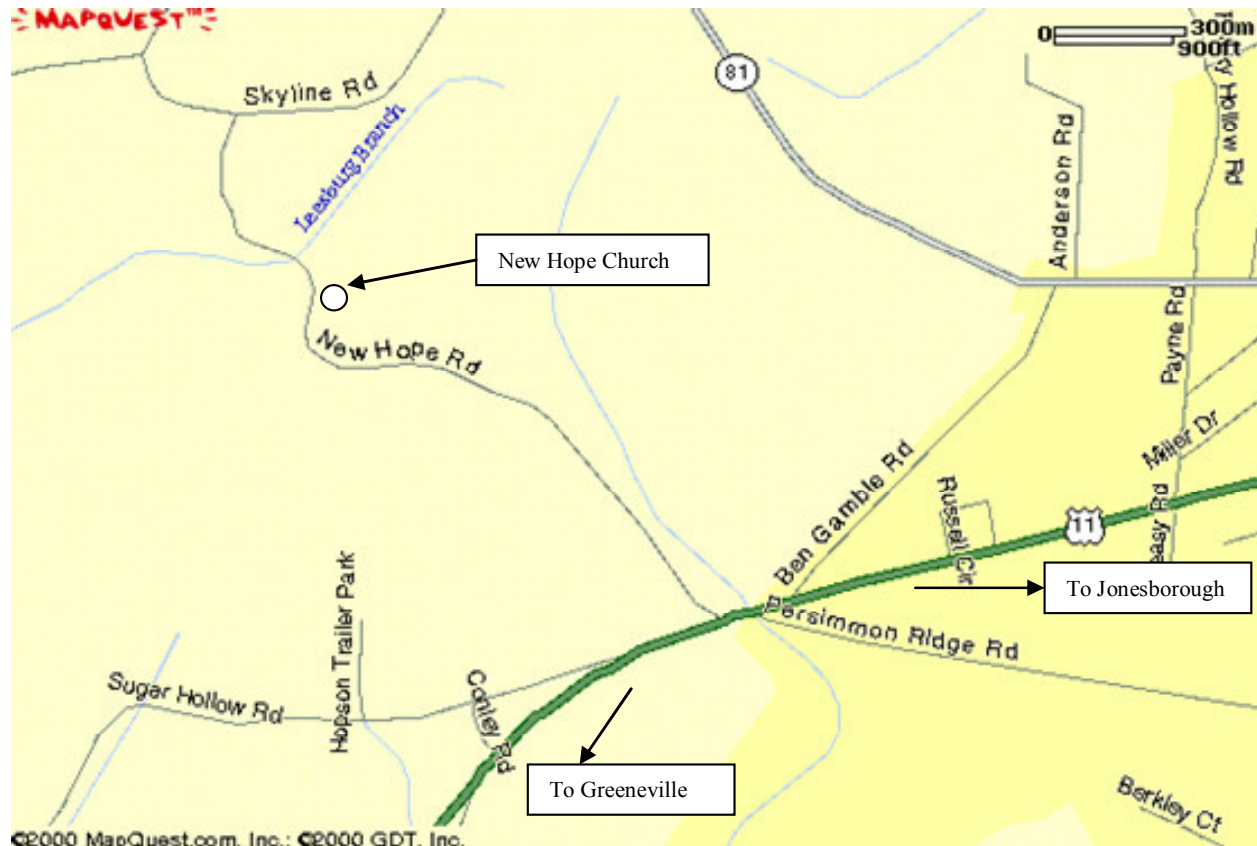

Church of the Brethren

Southeastern District

Map to New Hope Church of the Brethren

Directions:

From Johnson City take Route 11E South to south side of Jonesborough to New Hope Road on right (Sign at road). Turn right on New Hope Road to church 1 mile on the right.

From Greenville take Route 11E north to south side of Jonesborough to New Hope Road on left (Sign at road).

Go past New Hope Road and make a u-turn back to New Hope Road on right. Turn right on New Hope Road to church 1 mile on the right.