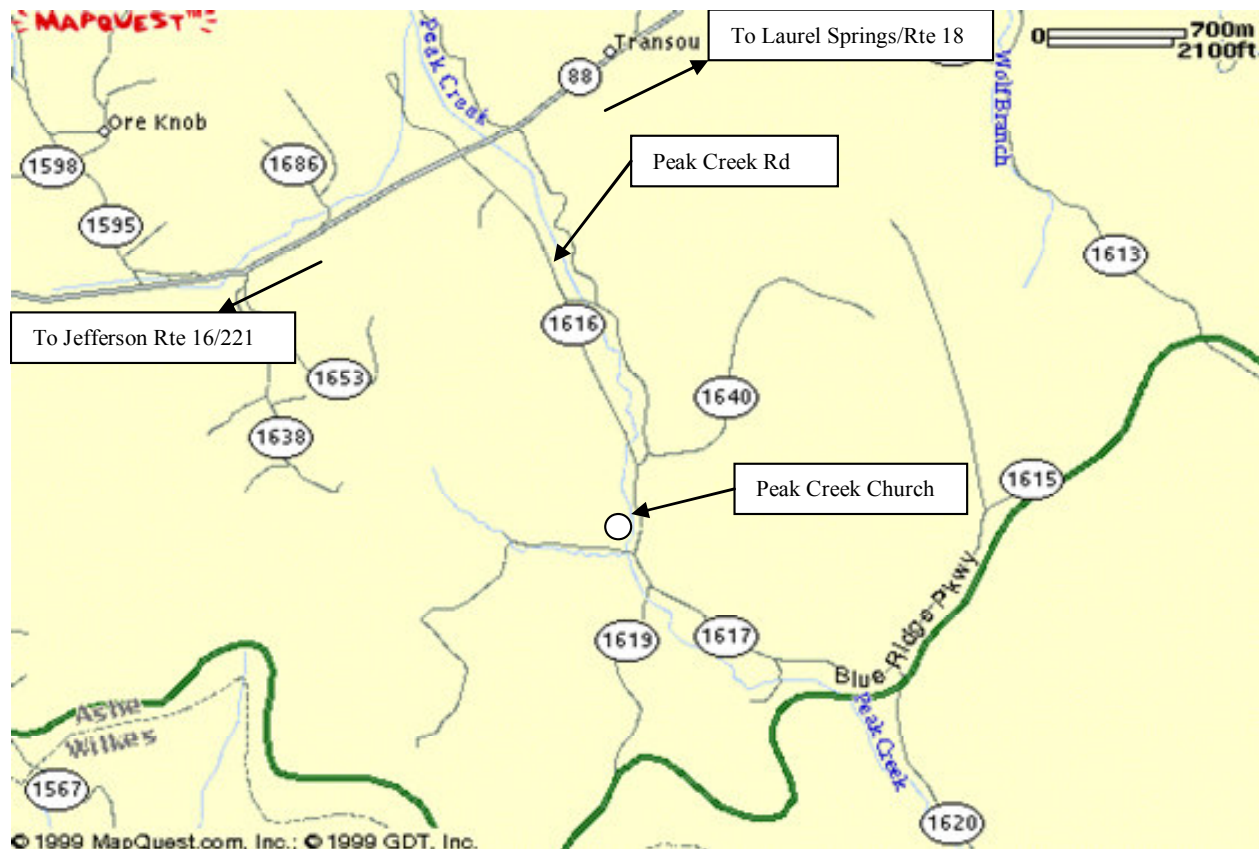

Church of the Brethren

Southeastern District

Map to Peak Creek Church of the Brethren

Directions:

From Sparta NC, take Route 18 South to Route 88 West. Turn right on Route 88 to Peak Creek Church Road on left. Turn left on Peak Creek Road to church on the right.

From Jefferson NC, take Route 88 East to Peak Creek Church Road on right. Turn right to church on the right.

TN, VA, take I-81 to Route 16 South. Take Route 16 South to Route 58 East. Take Route 58 East thru Mouth Of Wilson to Route 93 South. Turn right on Route 93 South to Route 113 South. Go straight on Route 113 South to Route 18 South. Turn right on Route 18 South to Route 88 West. Turn right on Route 88 West to Peak Creek Road on left. Turn left on Peak Creek Road to church on the right.