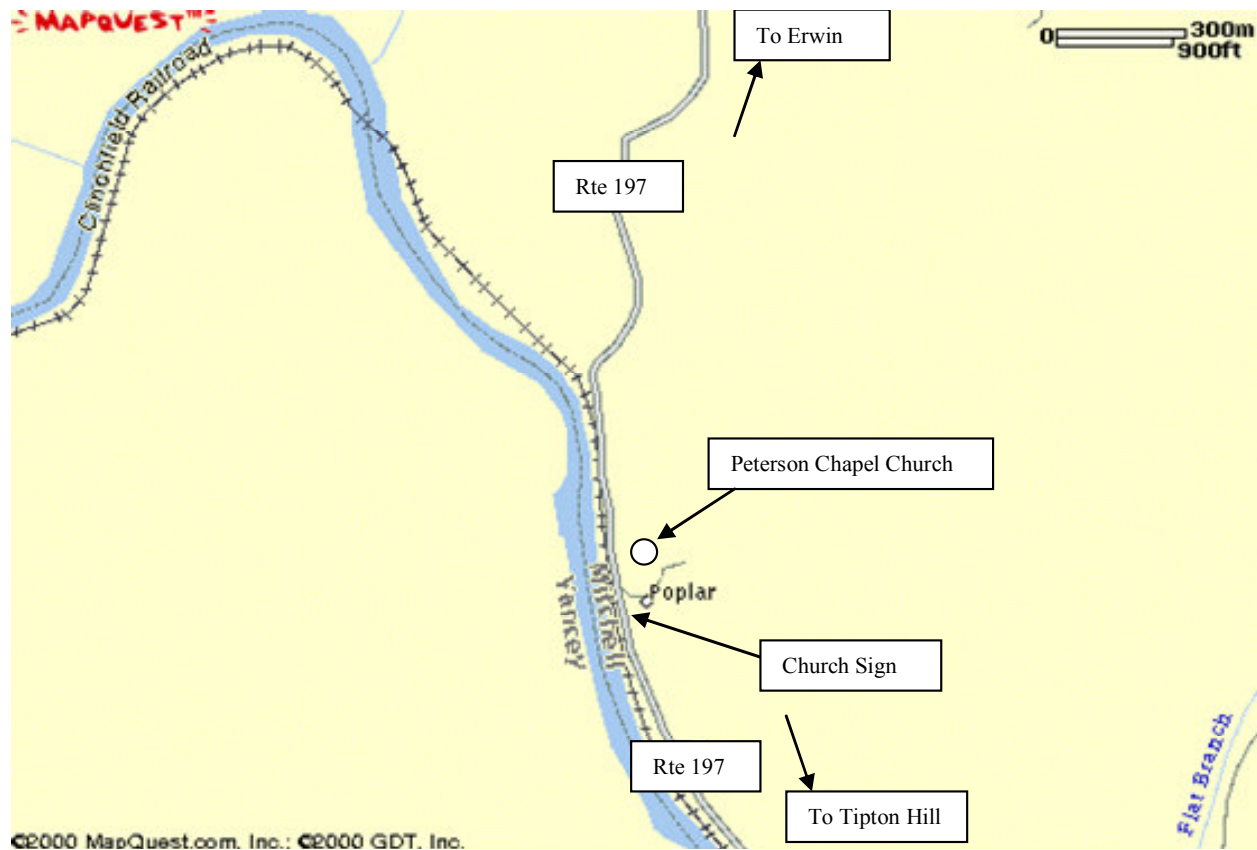

# Southeastern District

Map to Peterson Chapel Church of the Brethren

## Directions:

From Johnson City or Asheville take I-26/Route 23 to Exit 19. Go toward Erwin to Route 107 South. Turn right on Route 107 South to Route 395 East in Erwin on left. Turn left on Route 395 East which becomes Route 197 South at NC Stateline. Take Rte 197 south to where RR tracks run along side of Rte 197 south. Look for Honeycut Lane (Church sign at lane) on the left. Turn left and go up drive to church on left.

From Spruce Pine take Route 226 North thru Ledger, and Bakersville to Route 197 North at Red Hill. Turn on Route 197 North thru Tipton Hill and continue on Route 197 North past Brummetts Creek Church to where railroad runs on left side of road. Look for Honeycut Lane (Church sign at lane) on the right. Turn right and go up drive to church on left.