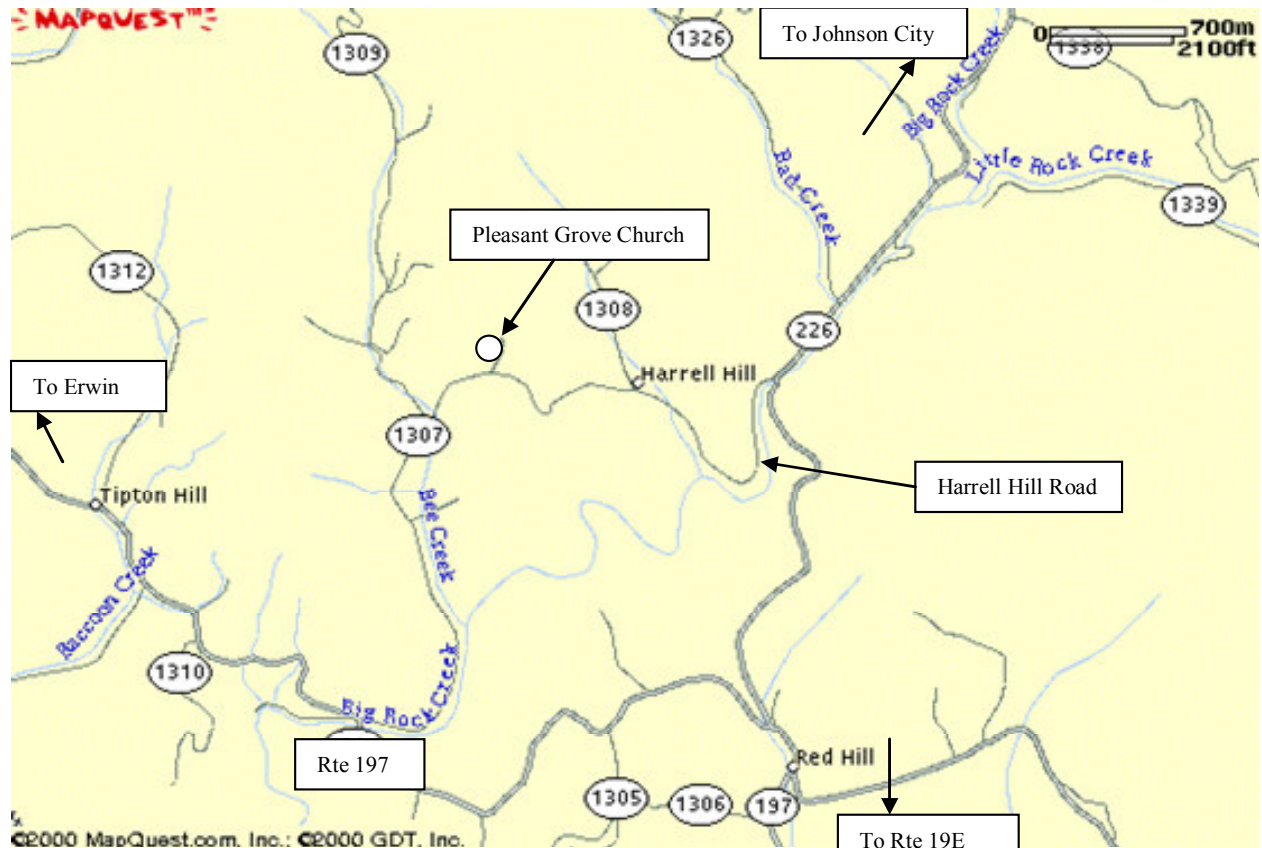

Church of the Brethren

Southeastern District

Map to Pleasant Grove Church of the Brethren

Directions:

From Johnson City or Asheville take I-26/Route 23 to Route 173 (Exit 23) to Unicoi. Go toward Unicoi to Route 107 South. Turn left on Route 107 South to center of Unicoi. Turn right on 107 south which becomes Route 226 at NC Stateline. Take Route 226 South through Buladean to Harrell Hill Road on right (Friendship Church on the left). Turn right on Harrell Hill Road to church on the right.

From Spruce Pine take Route 226 North thru Bakersville to Harrell Hill Road on left (Friendship Church on the right). Turn right on Harrell Hill Road to church on the right.

Click on "Back" icon in Toolbar to return to District Office Home Page