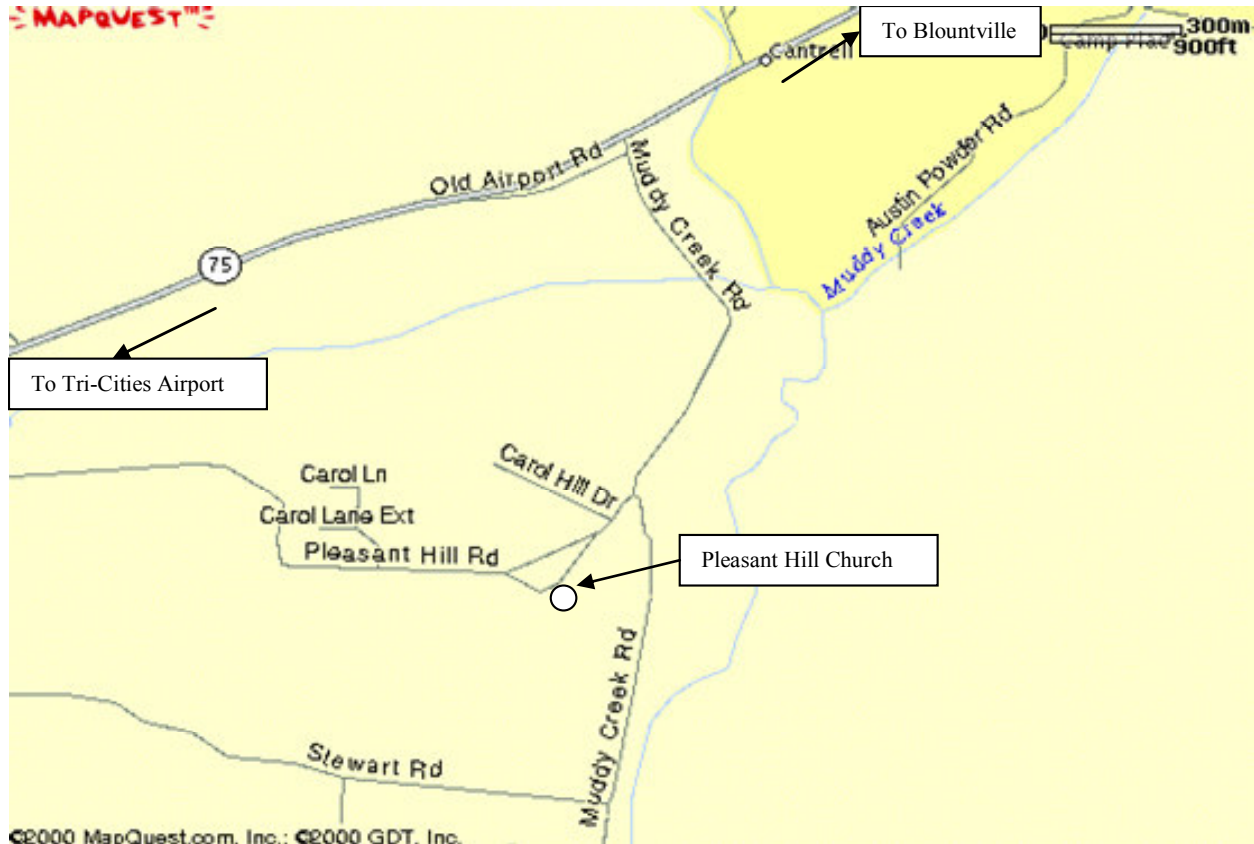

Church of the Brethren

Southeastern District

Map to Pleasant Hill Church of the Brethren

Directions:

From Bristol take I-81 to Route 394 East. Take Route 394 east to Route 126 South in Blountville. Take Route 126 South to Route 75 South on left. Turn left on Route 75 South to Muddy Creek Road on left (Church sign). Turn left on Muddy Creek Road to Pleasant Hill Road on right. Turn right on Pleasant Hill Road to church on left.

From Johnson City take I-26 North to Route 75 North (Exit 42). Take Route 75 North past airport to second Muddy Creek Road on right (Church Sign). Turn right on Muddy Creek Road to Pleasant Hill Road on right. Turn right on Pleasant Hill Road to church on left.