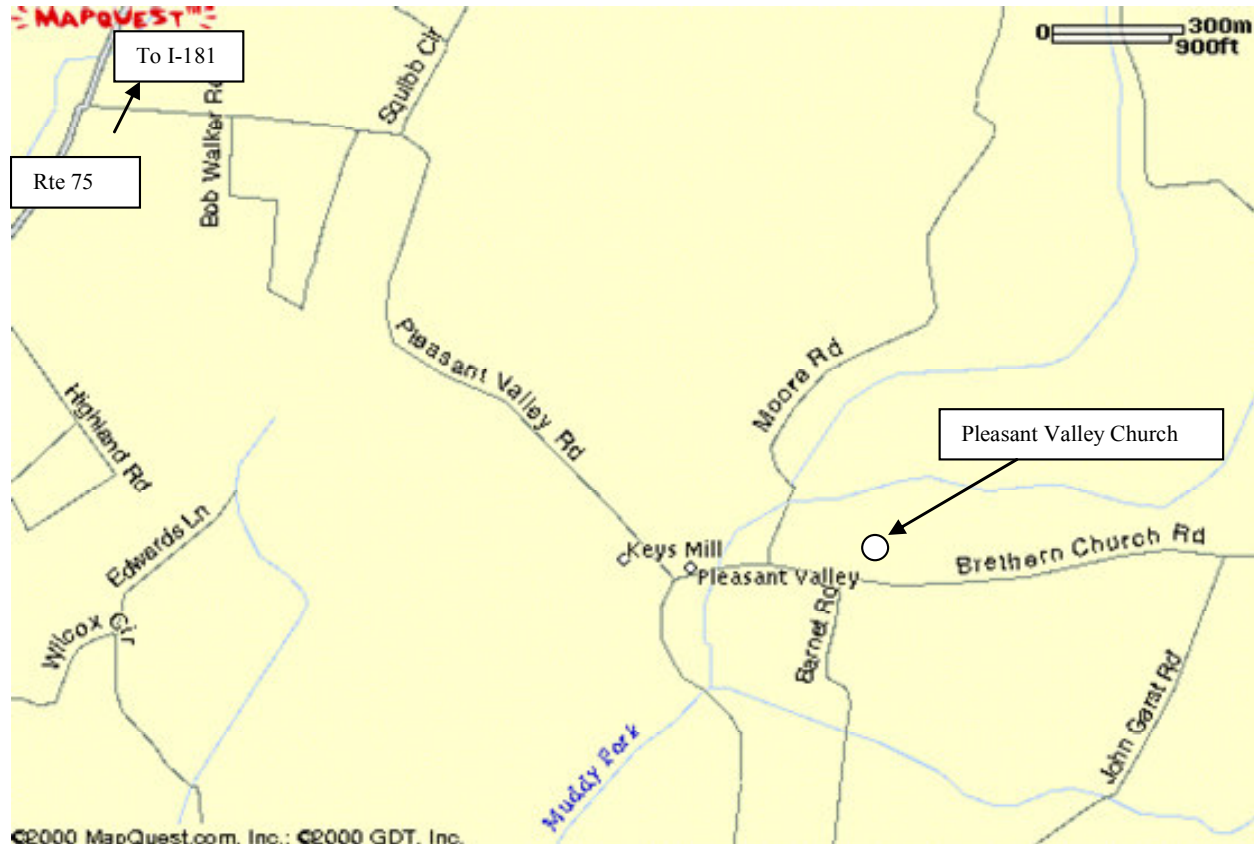

Church of the Brethren

Southeastern District

Map to Pleasant Valley Church of the Brethren

Directions:

From Johnson City take I-26/Route 23 North to Route 75 South. (Exit 42). Turn left on Route 75 South to Pleasant Valley Road on left. (Church sign on right) Turn left on Pleasant Valley Road to Brethren Church Road on the left. Turn left on Brethren Church Road to church on the left.

From North (I-81) take I-26/Route 23 South toward Johnson City to Route 75 South (Exit 42). Turn left on Route 75 South to Pleasant Valley Road on left. (Church sign on right) Turn left on Pleasant Valley Road to Brethren Church Road on the left. Turn left on Brethren Church Road to church on the left.