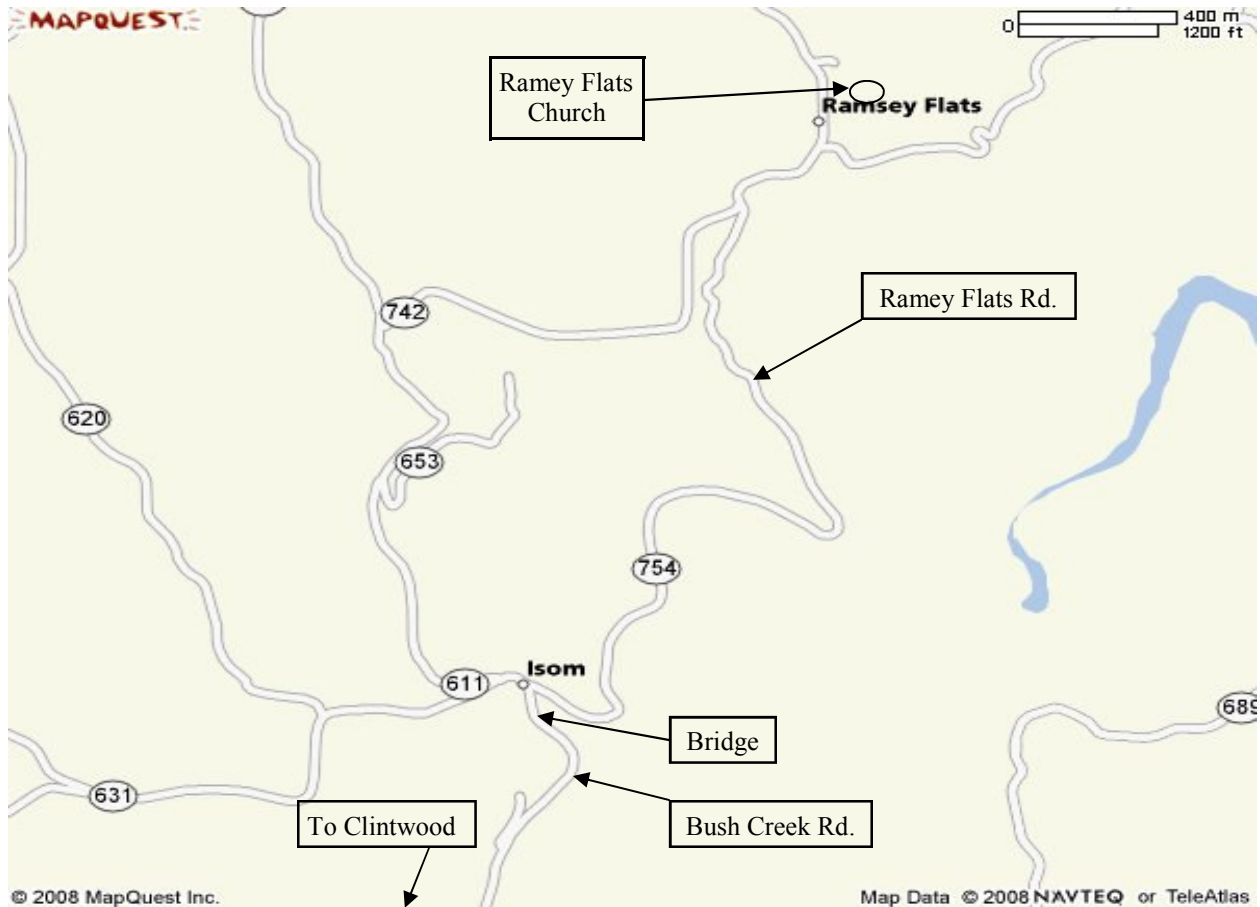

Church of the Brethren

# Southeastern District

Map to Ramey Flats Church of the Brethren

## Directions:

From Kingsport, TN, take Route US 23 North to Route US 23 Business (Pound/Clintwood VA. Exit). Turn right on Route US 23 Business to Route 83 in Pound. Turn right on Route 83 East to Clintwood. In Clintwood at first red light turn left onto Bush Creek Rd. Turn right onto Ramey Flats Rd. right after crossing bridge. Take Ramey Flats Rd. to church on right.