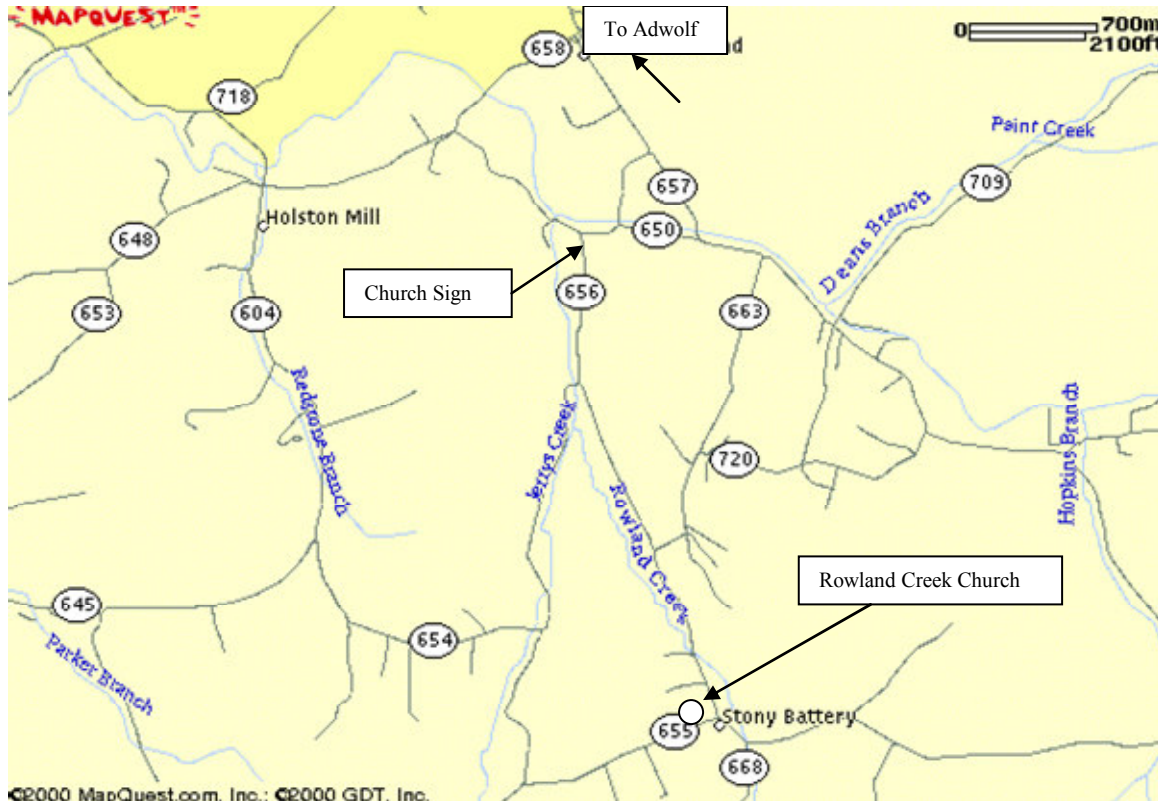

Church of the Brethren

Southeastern District

Map to Rowland Creek Church of the Brethren

Directions:

From Bristol take North I-81 to Route 11 North (Exit 39).
Take Route 11 North to Route 660 East. Turn right on Route 660
East to Route 657 North in Adwolf. Turn left on Route 657 North
to Route 650 East. Turn right on Rte 650 East to Route 656 North on left.
Turn left on Route 656 to church on right.