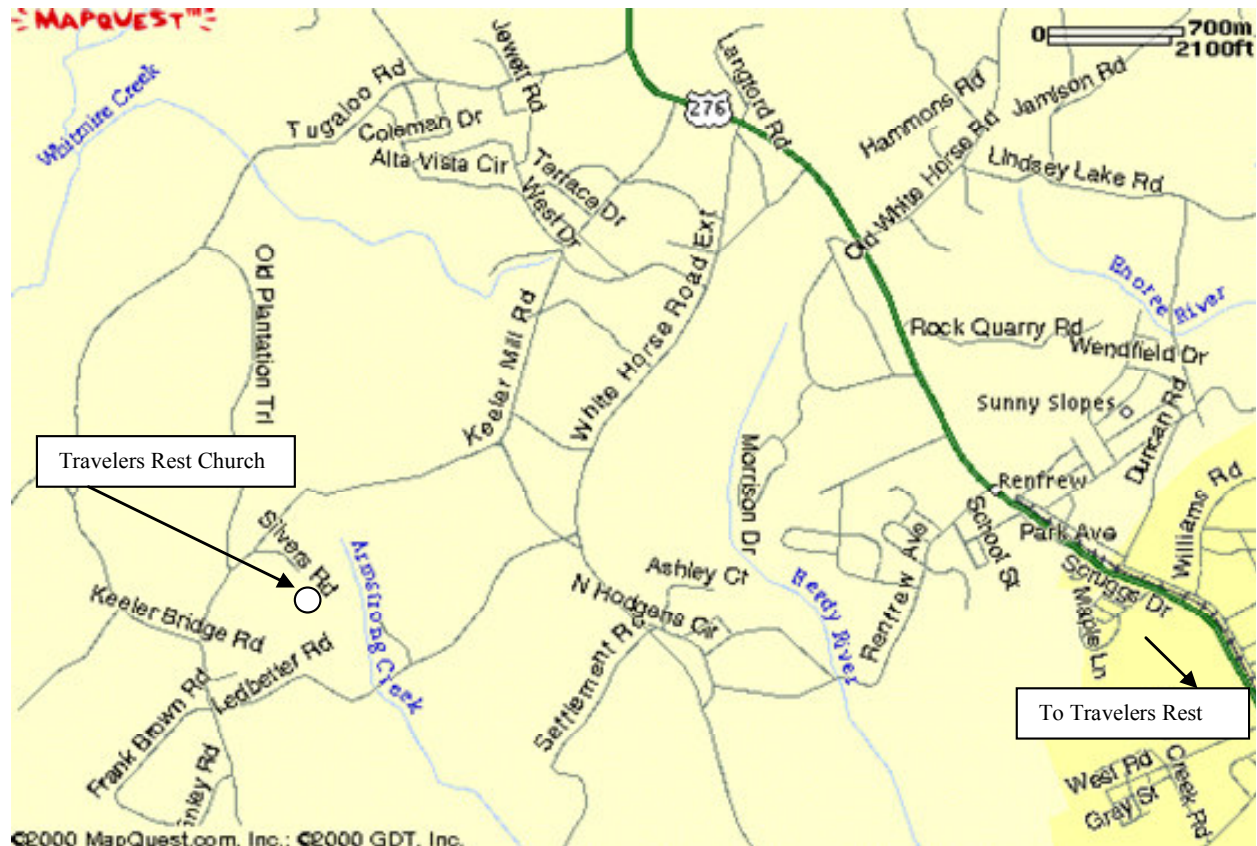

Church of the Brethren

Southeastern District

Map to Travelers Rest Church of the Brethren

Directions:

From Ashville, NC take I-26 South to Greenville, SC (Exit 54) (To Route 25). Take Greenville, SC exit to Route 25 South. Take Route 25 South to Route 276 North. Take Route 276 North thru Travelers Rest to Keeler Mill Road on left .2 mile past stoplight at Heritage Elementary School. Turn left on Keeler Mill Road to Silvers Road 2.2 mile on left (Church sign at road). Turn left on Silvers Road to church.