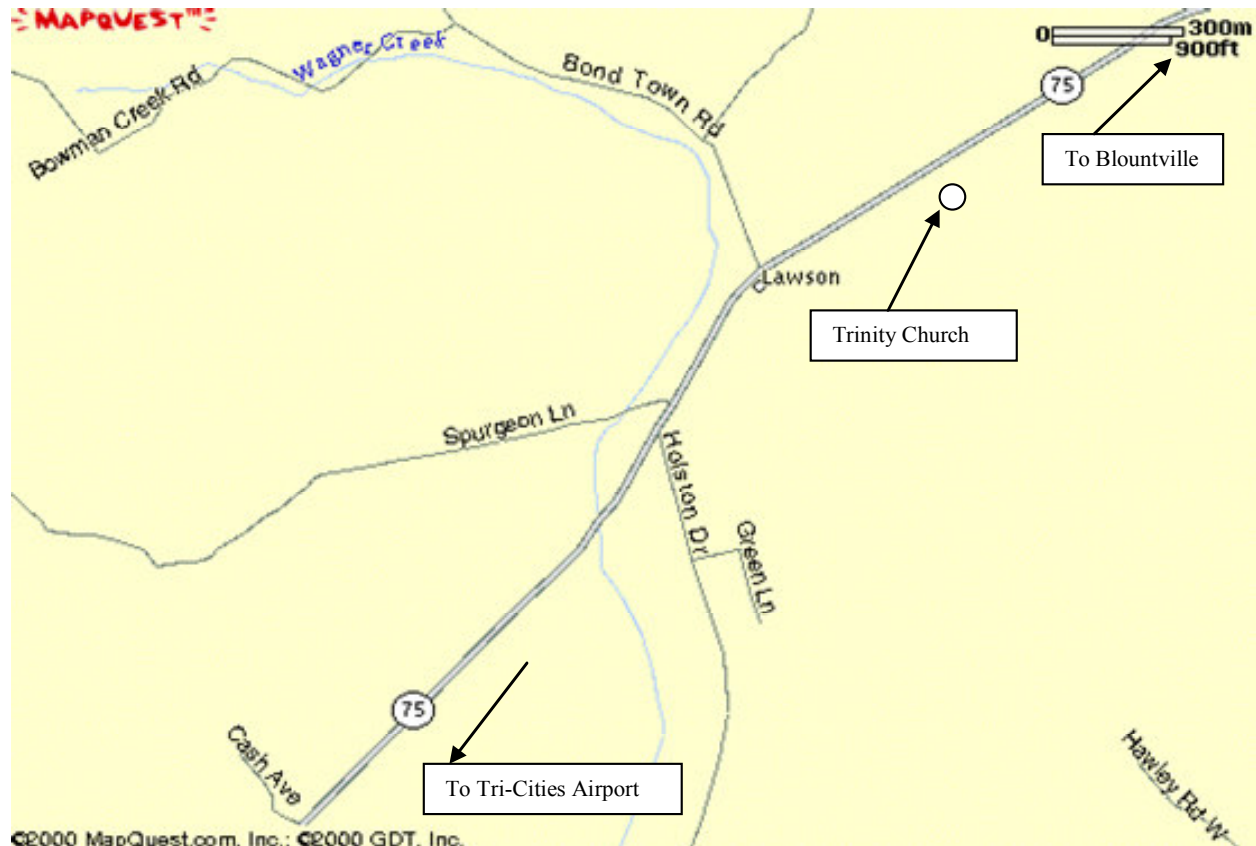

# Southeastern District

Map to Trinity Church of the Brethren

## Directions:

From South use I-81 North to Route 357 East (Exit 63). Take Route 357 East toward Tri-Cities Airport to Route 75 North Exit. Take Route 75 North to Trinity Church on the right.

From North take I-81 South to Route 394 East (Exit 69). Take Route 394 East to Blountville to Route 126 South (Stoplight). Turn right on to Route 126 South to Route 75 South on left. Turn left onto Route 75 South to Church on the left.

From Johnson City take I-26 West to Route 75 North (Exit 42). Take Route 75 North toward Tri-Cities Airport. Go past Airport to church on the right.

Click on "Back" icon in Toolbar to return to District Office Home Page